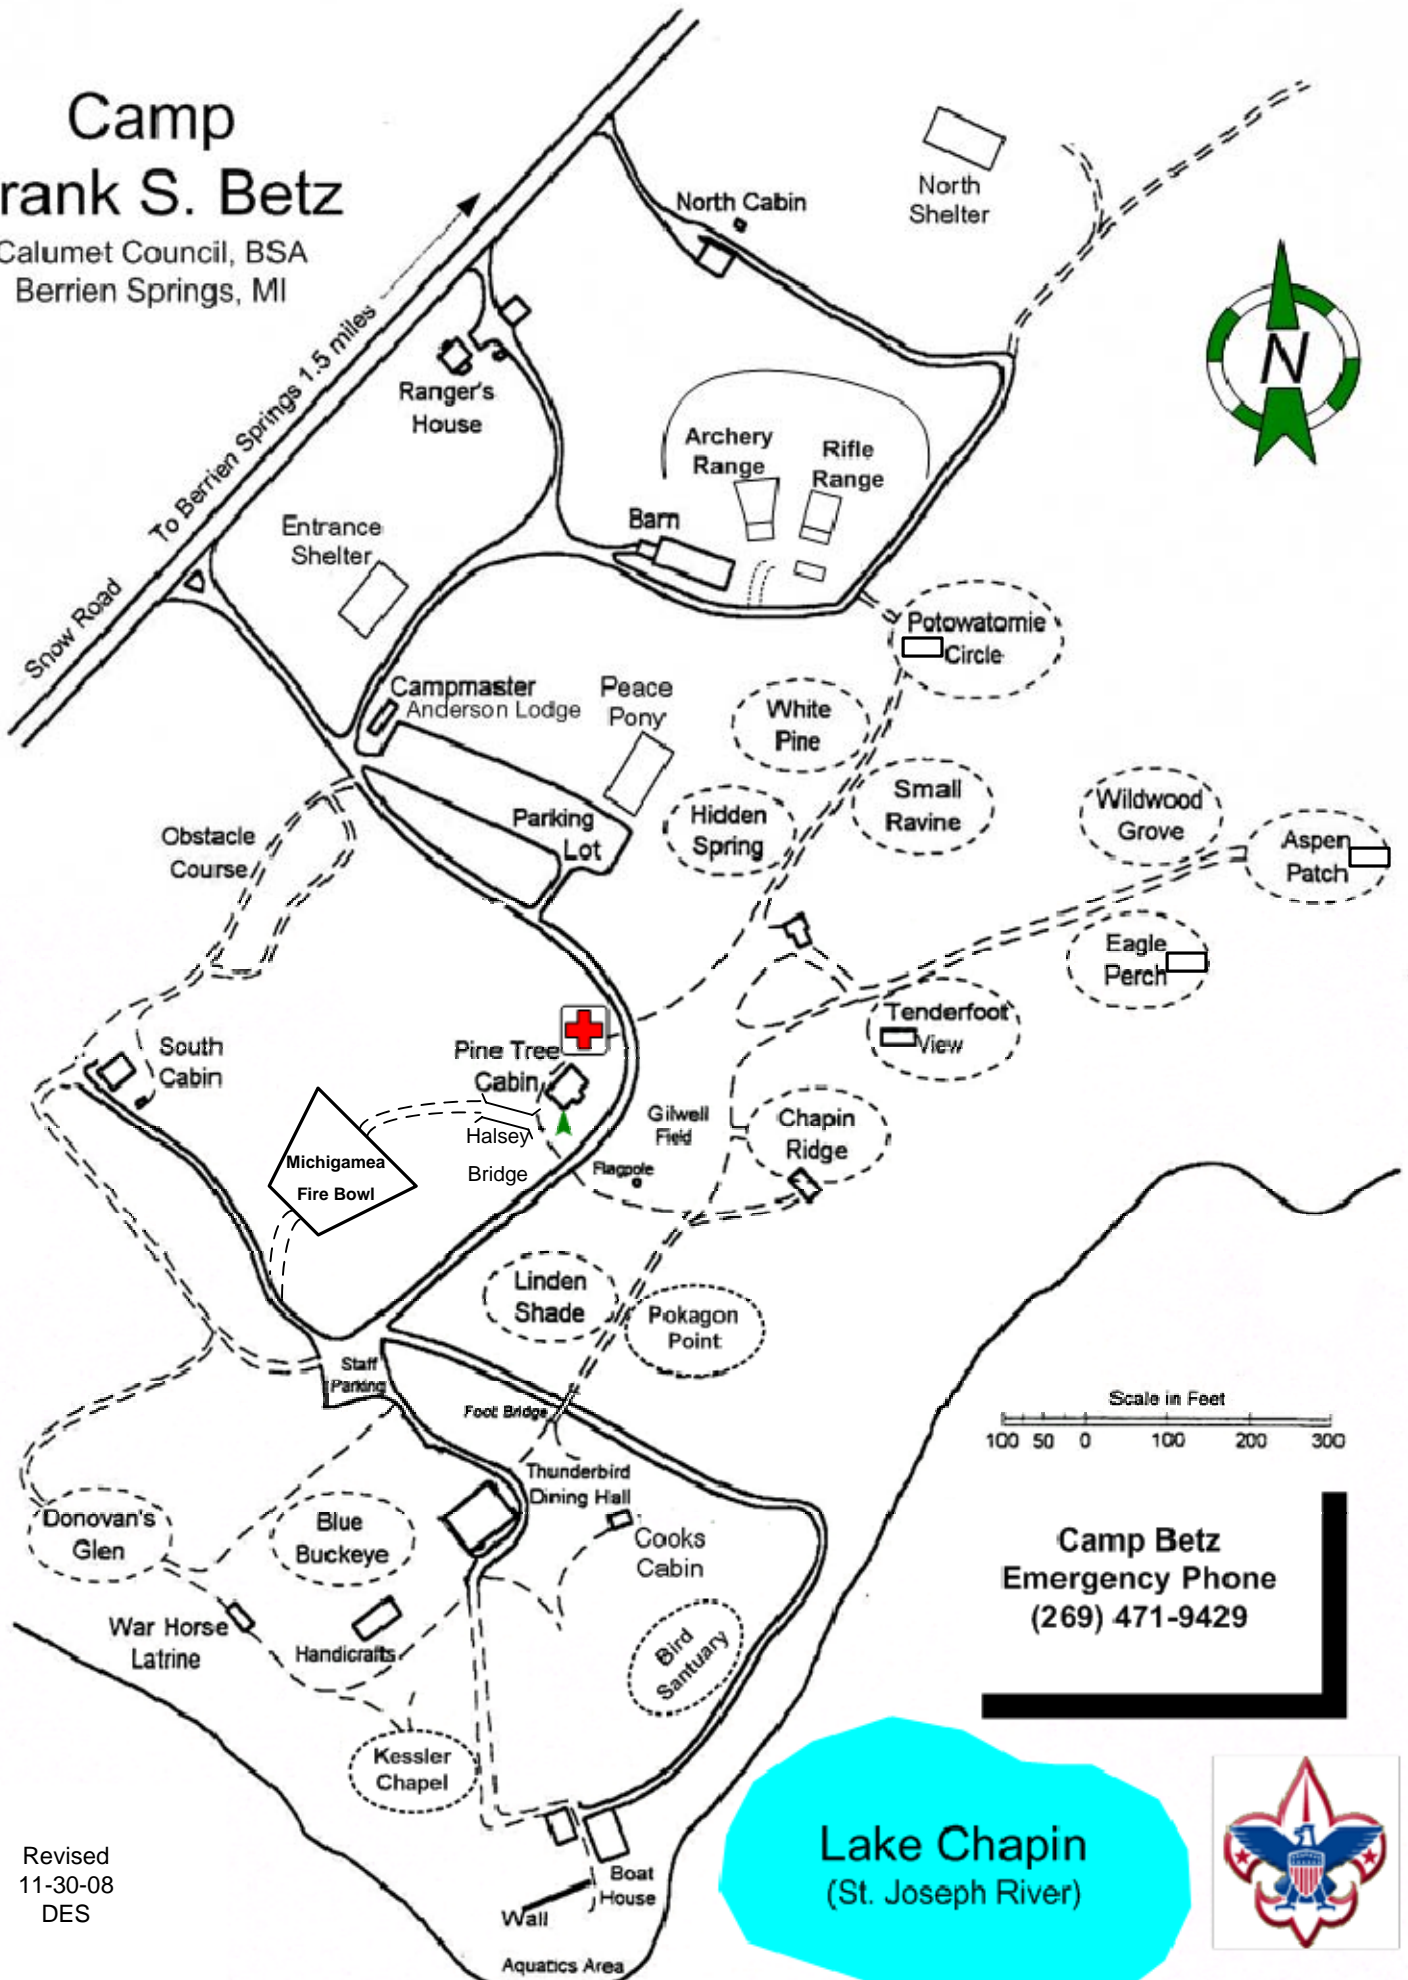

Camp Frank S. Betz

Calumet Council, BSA
Berrien Springs, MI

Scale in Feet
100 50 0 100 200 300

Camp Betz
Emergency Phone
(269) 471-9429

Revised
11-30-08
DES