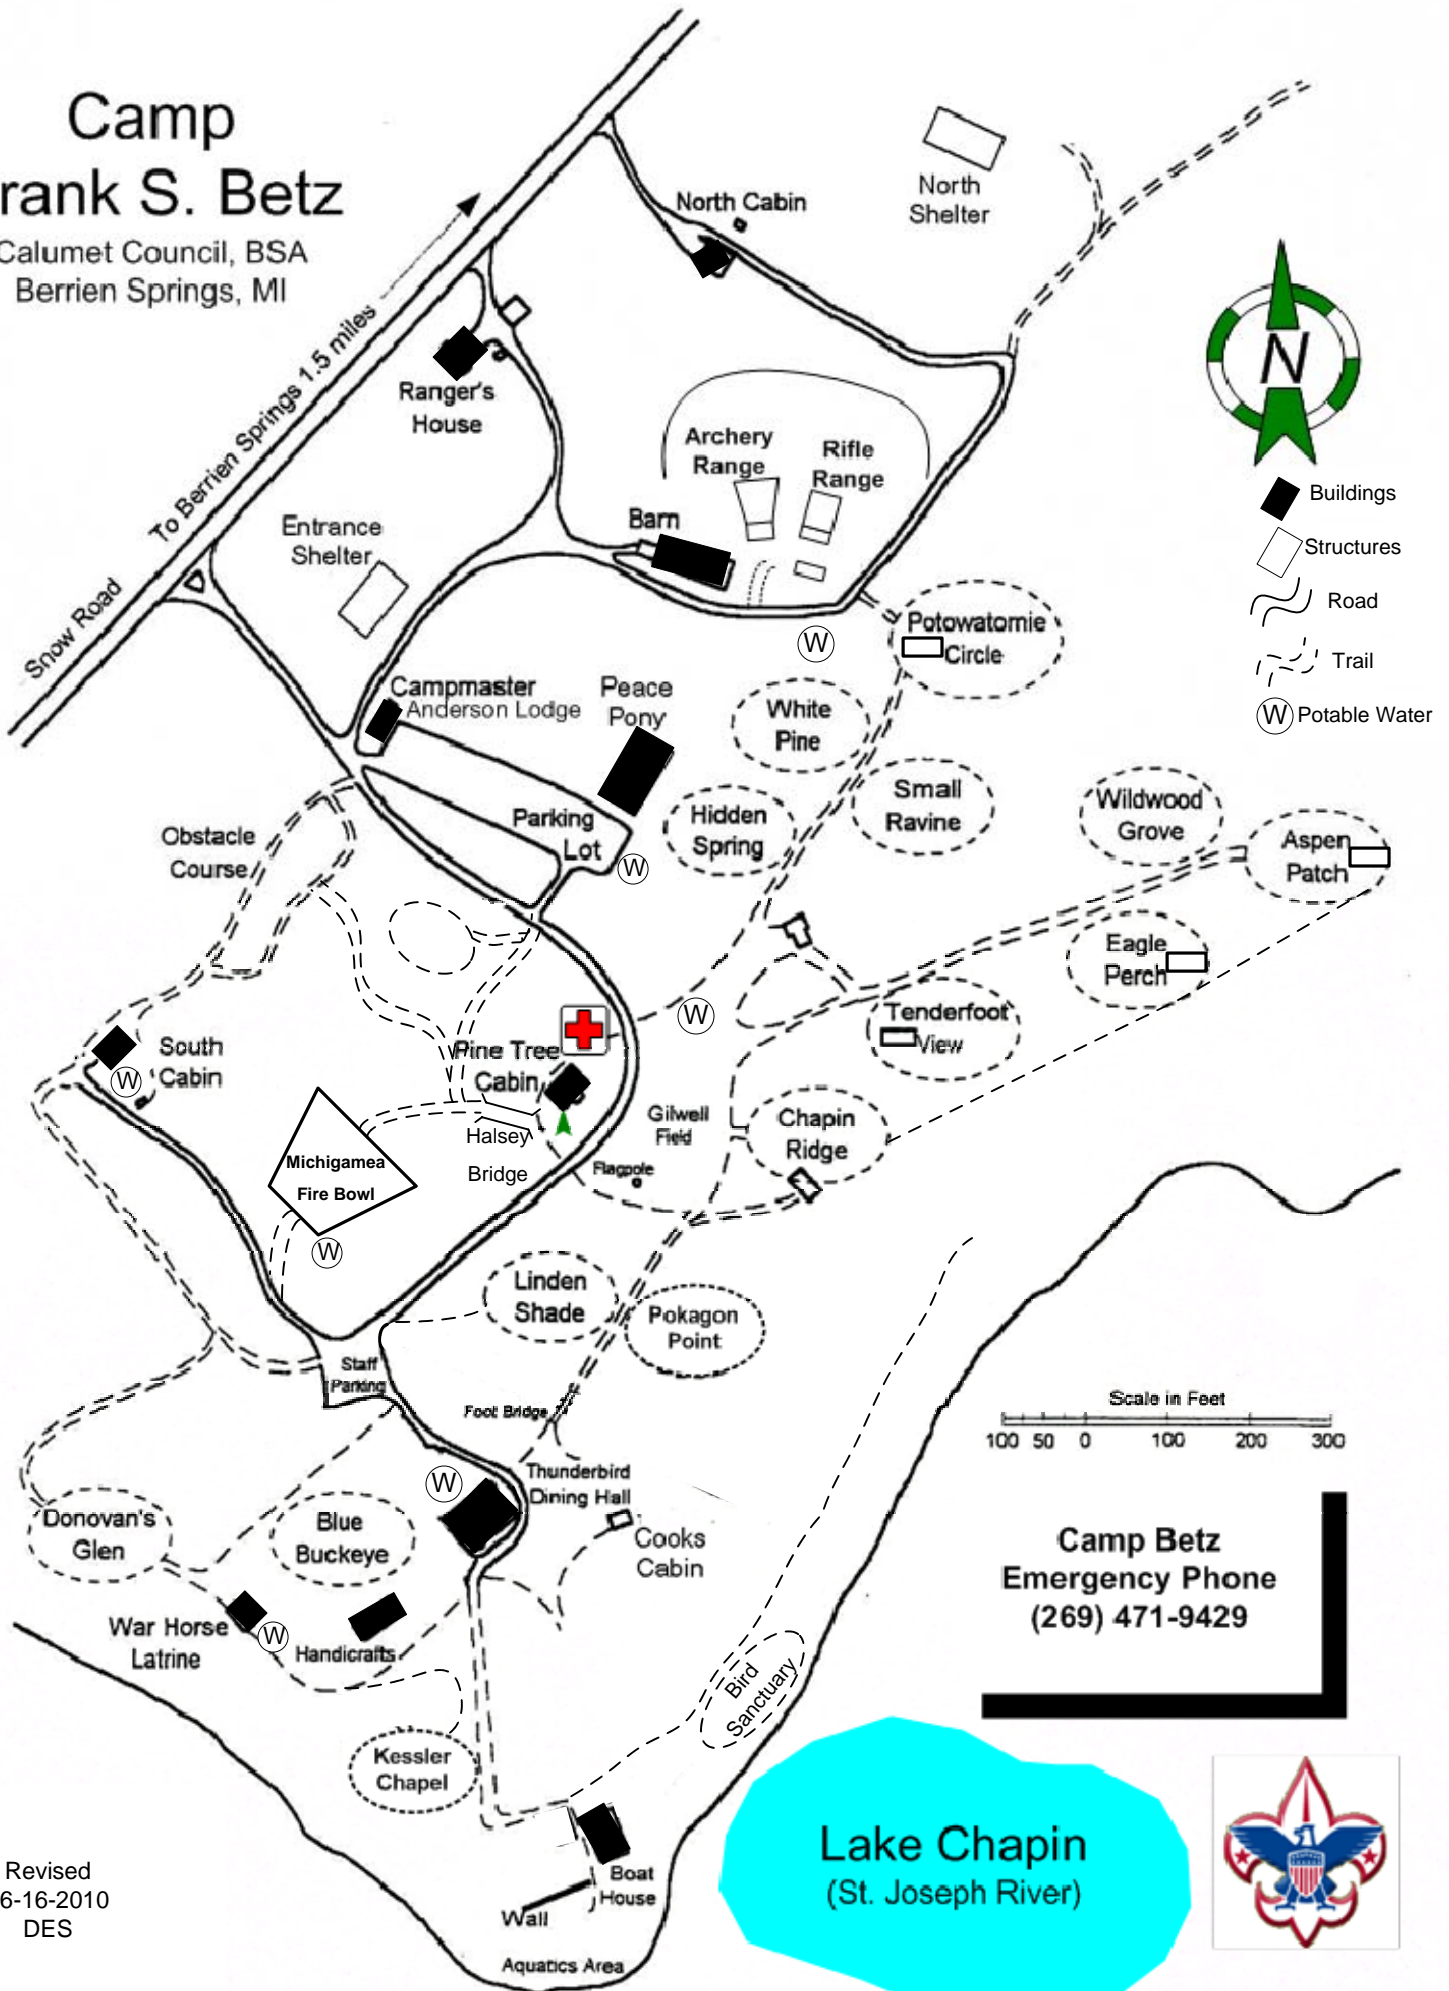

Camp Frank S. Betz

Calumet Council, BSA
Berrien Springs, MI

-  Buildings
-  Structures
-  Road
-  Trail
-  Potable Water

Camp Betz
Emergency Phone
(269) 471-9429

Revised
06-16-2010
DES