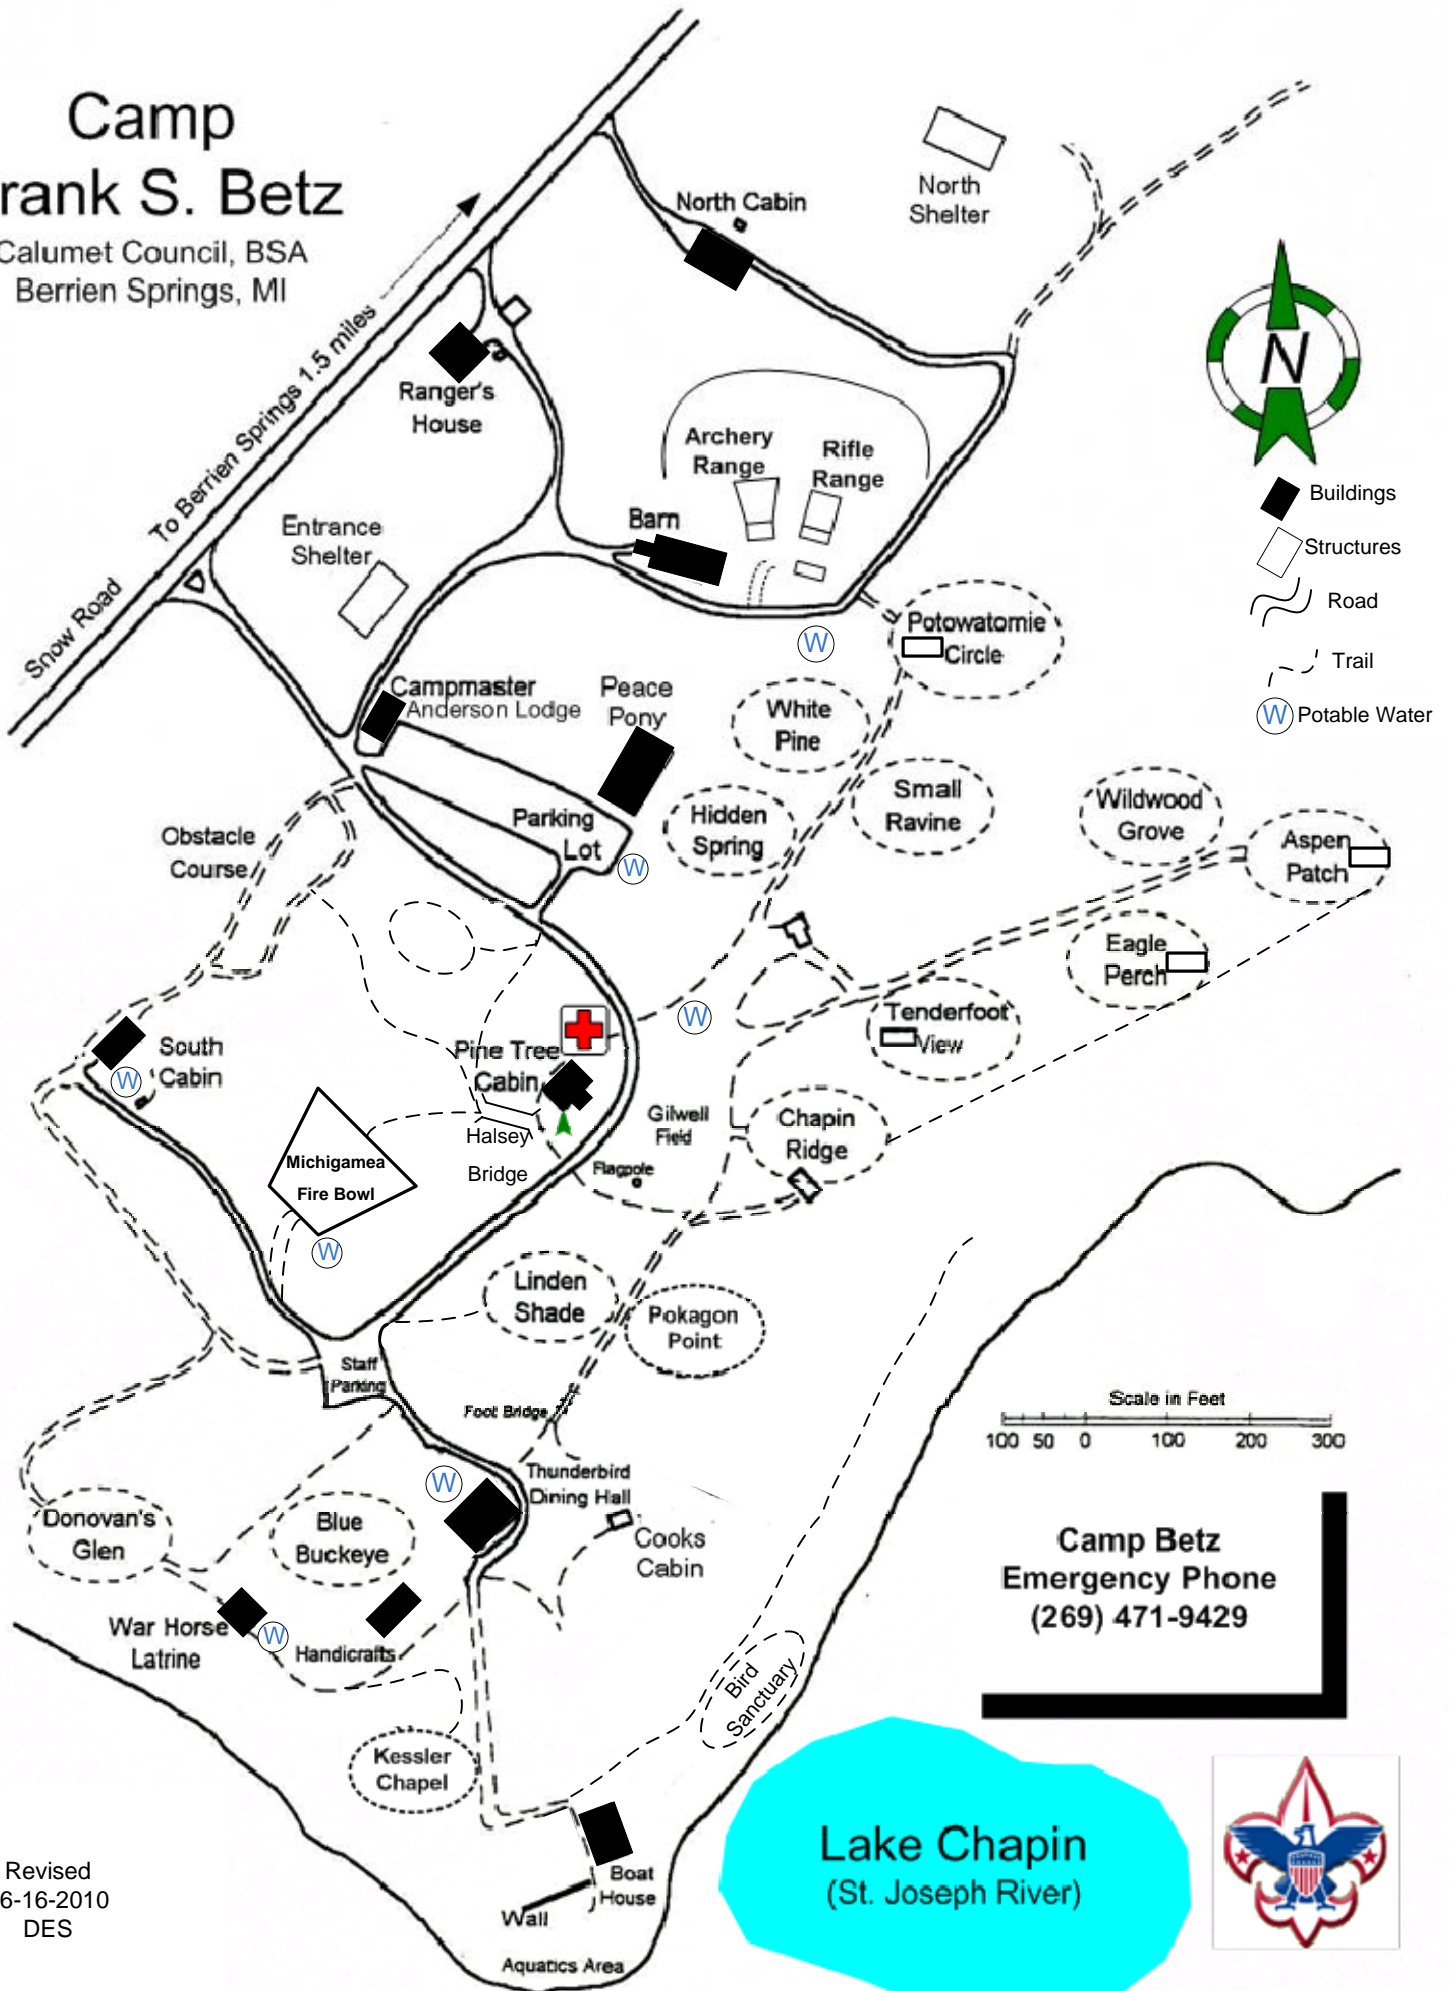

# Camp Frank S. Betz

Calumet Council, BSA  
Berrien Springs, MI

Revised  
06-16-2010  
DES

Scale in Feet  
100 50 0 100 200 300

Camp Betz  
Emergency Phone  
(269) 471-9429